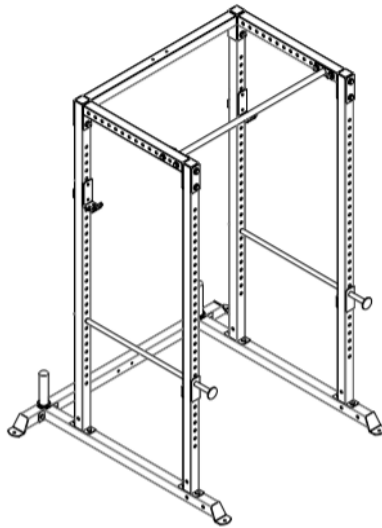

Residential Power Rack-Full Size

SKU:RES-PR

ASSEMBLY INSTRUCTIONS

BellsofSteel

Scan QR code for assembly instructions:

www.bellsofsteel.com | www.bellsofsteel.us | Telephone: 1-888-718-7997

Kaevon Khoozani
President